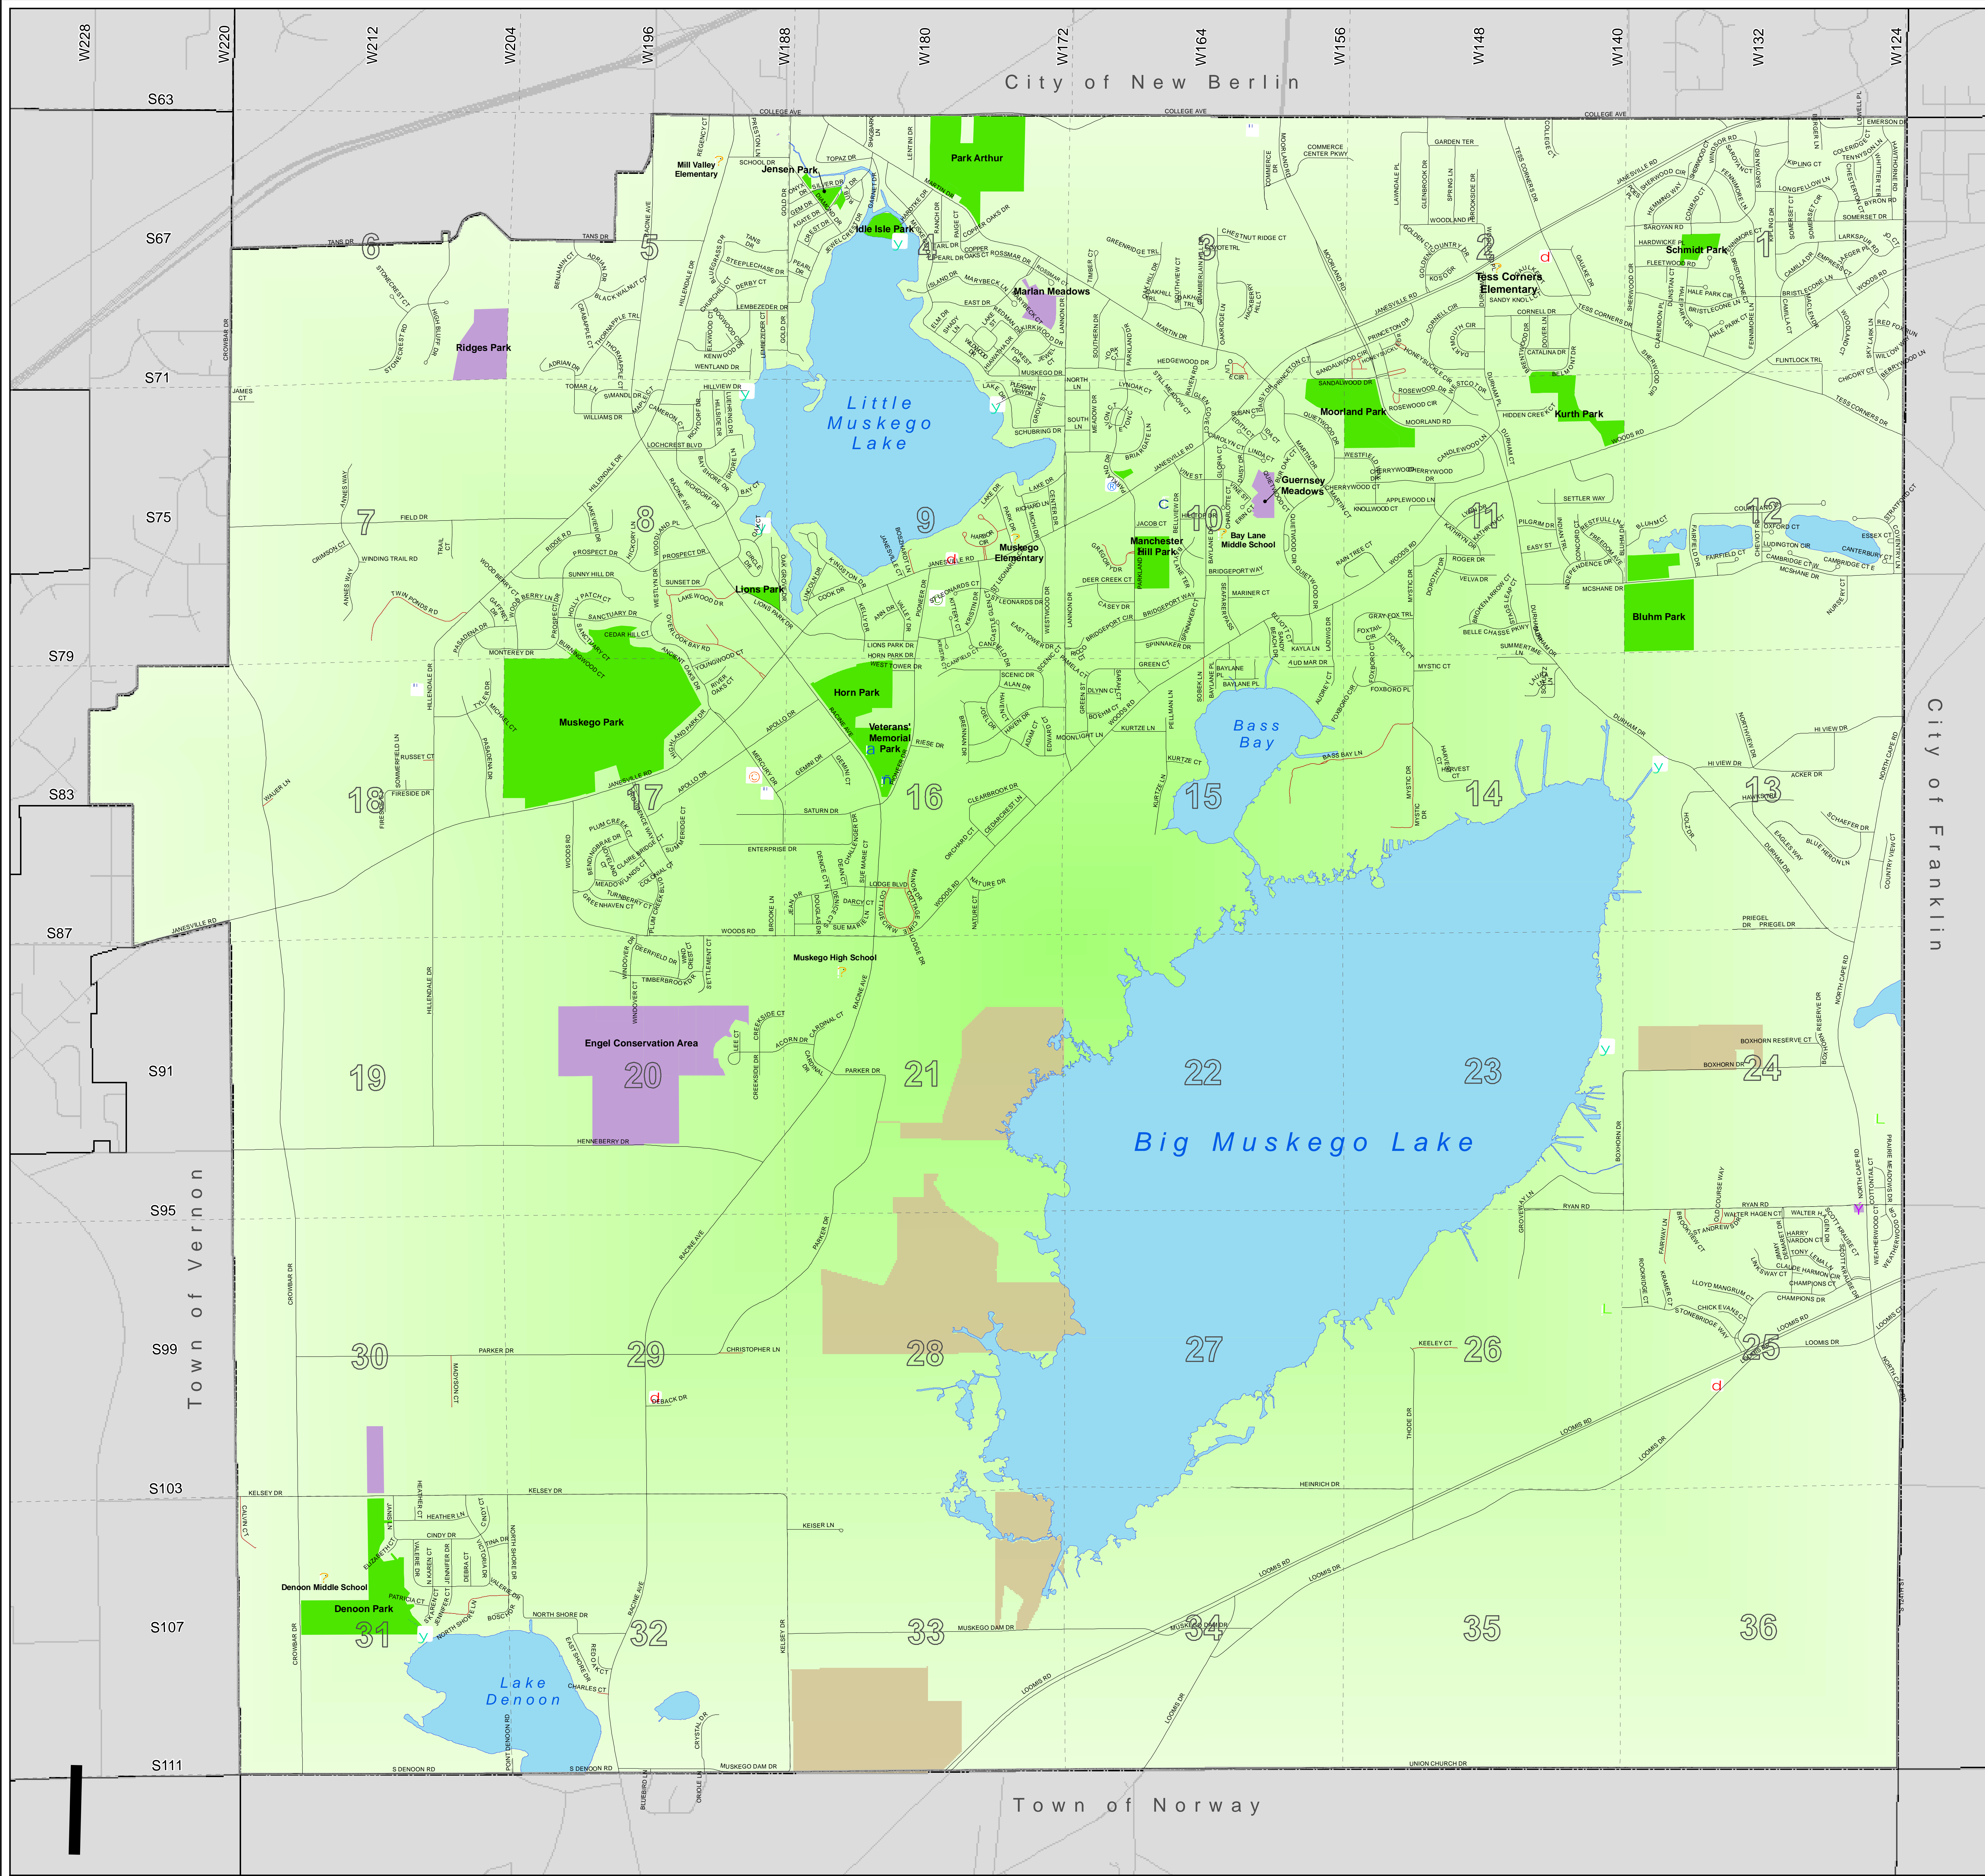

# STREET MAP

City of Muskego  
Waukesha County, Wisconsin

### Muskego Street Index

Index Based on Public and Survey System Sections  
(P) = Private Road Designation

1	2	3	4	5	6	7	8	9	10	11	12	13	14	15	16	17	18	19	20	21	22	23	24	25	26	27	28	29	30	31	32	33	34	35	36		
...	...	...	...	...	...	...	...	...	...	...	...	...	...	...	...	...	...	...	...	...	...	...	...	...	...	...	...	...	...	...	...	...	...	...	...	...	...

### LEGEND

- Public Street
- Private Street
- Lake
- Public Recreation
- City Conservancy Lands
- DNR Conservancy Lands
- Boat Launch
- City Hall
- Cemetery
- Golf Course
- Parks Garage
- Police Station
- Post Office
- Public Works Garage
- School
- Water Tower