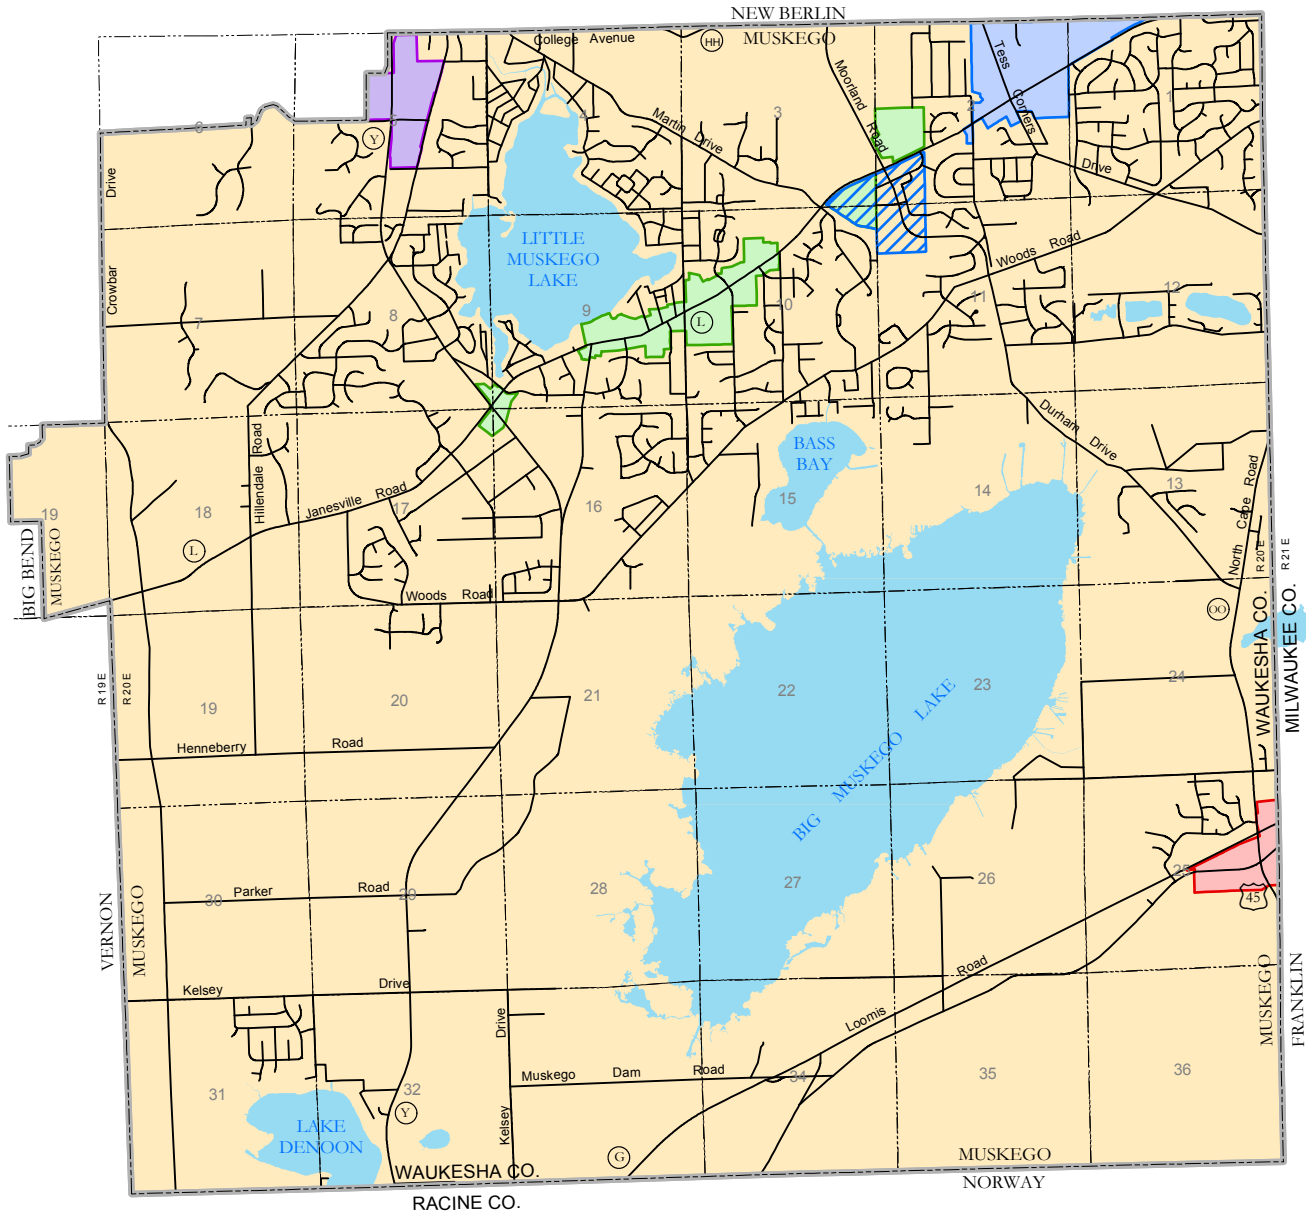

Map 1

City of Muskego Design Guide Areas

Legend

-  General Design Guide (Entire City)
-  Racine Avenue Design Guide
-  Tess Corners Design Guide
-  Durham Hill Design Guide
-  Downtown Design Guide
-  Moorland South Design Guide

Source: The City of Muskego Planning Department