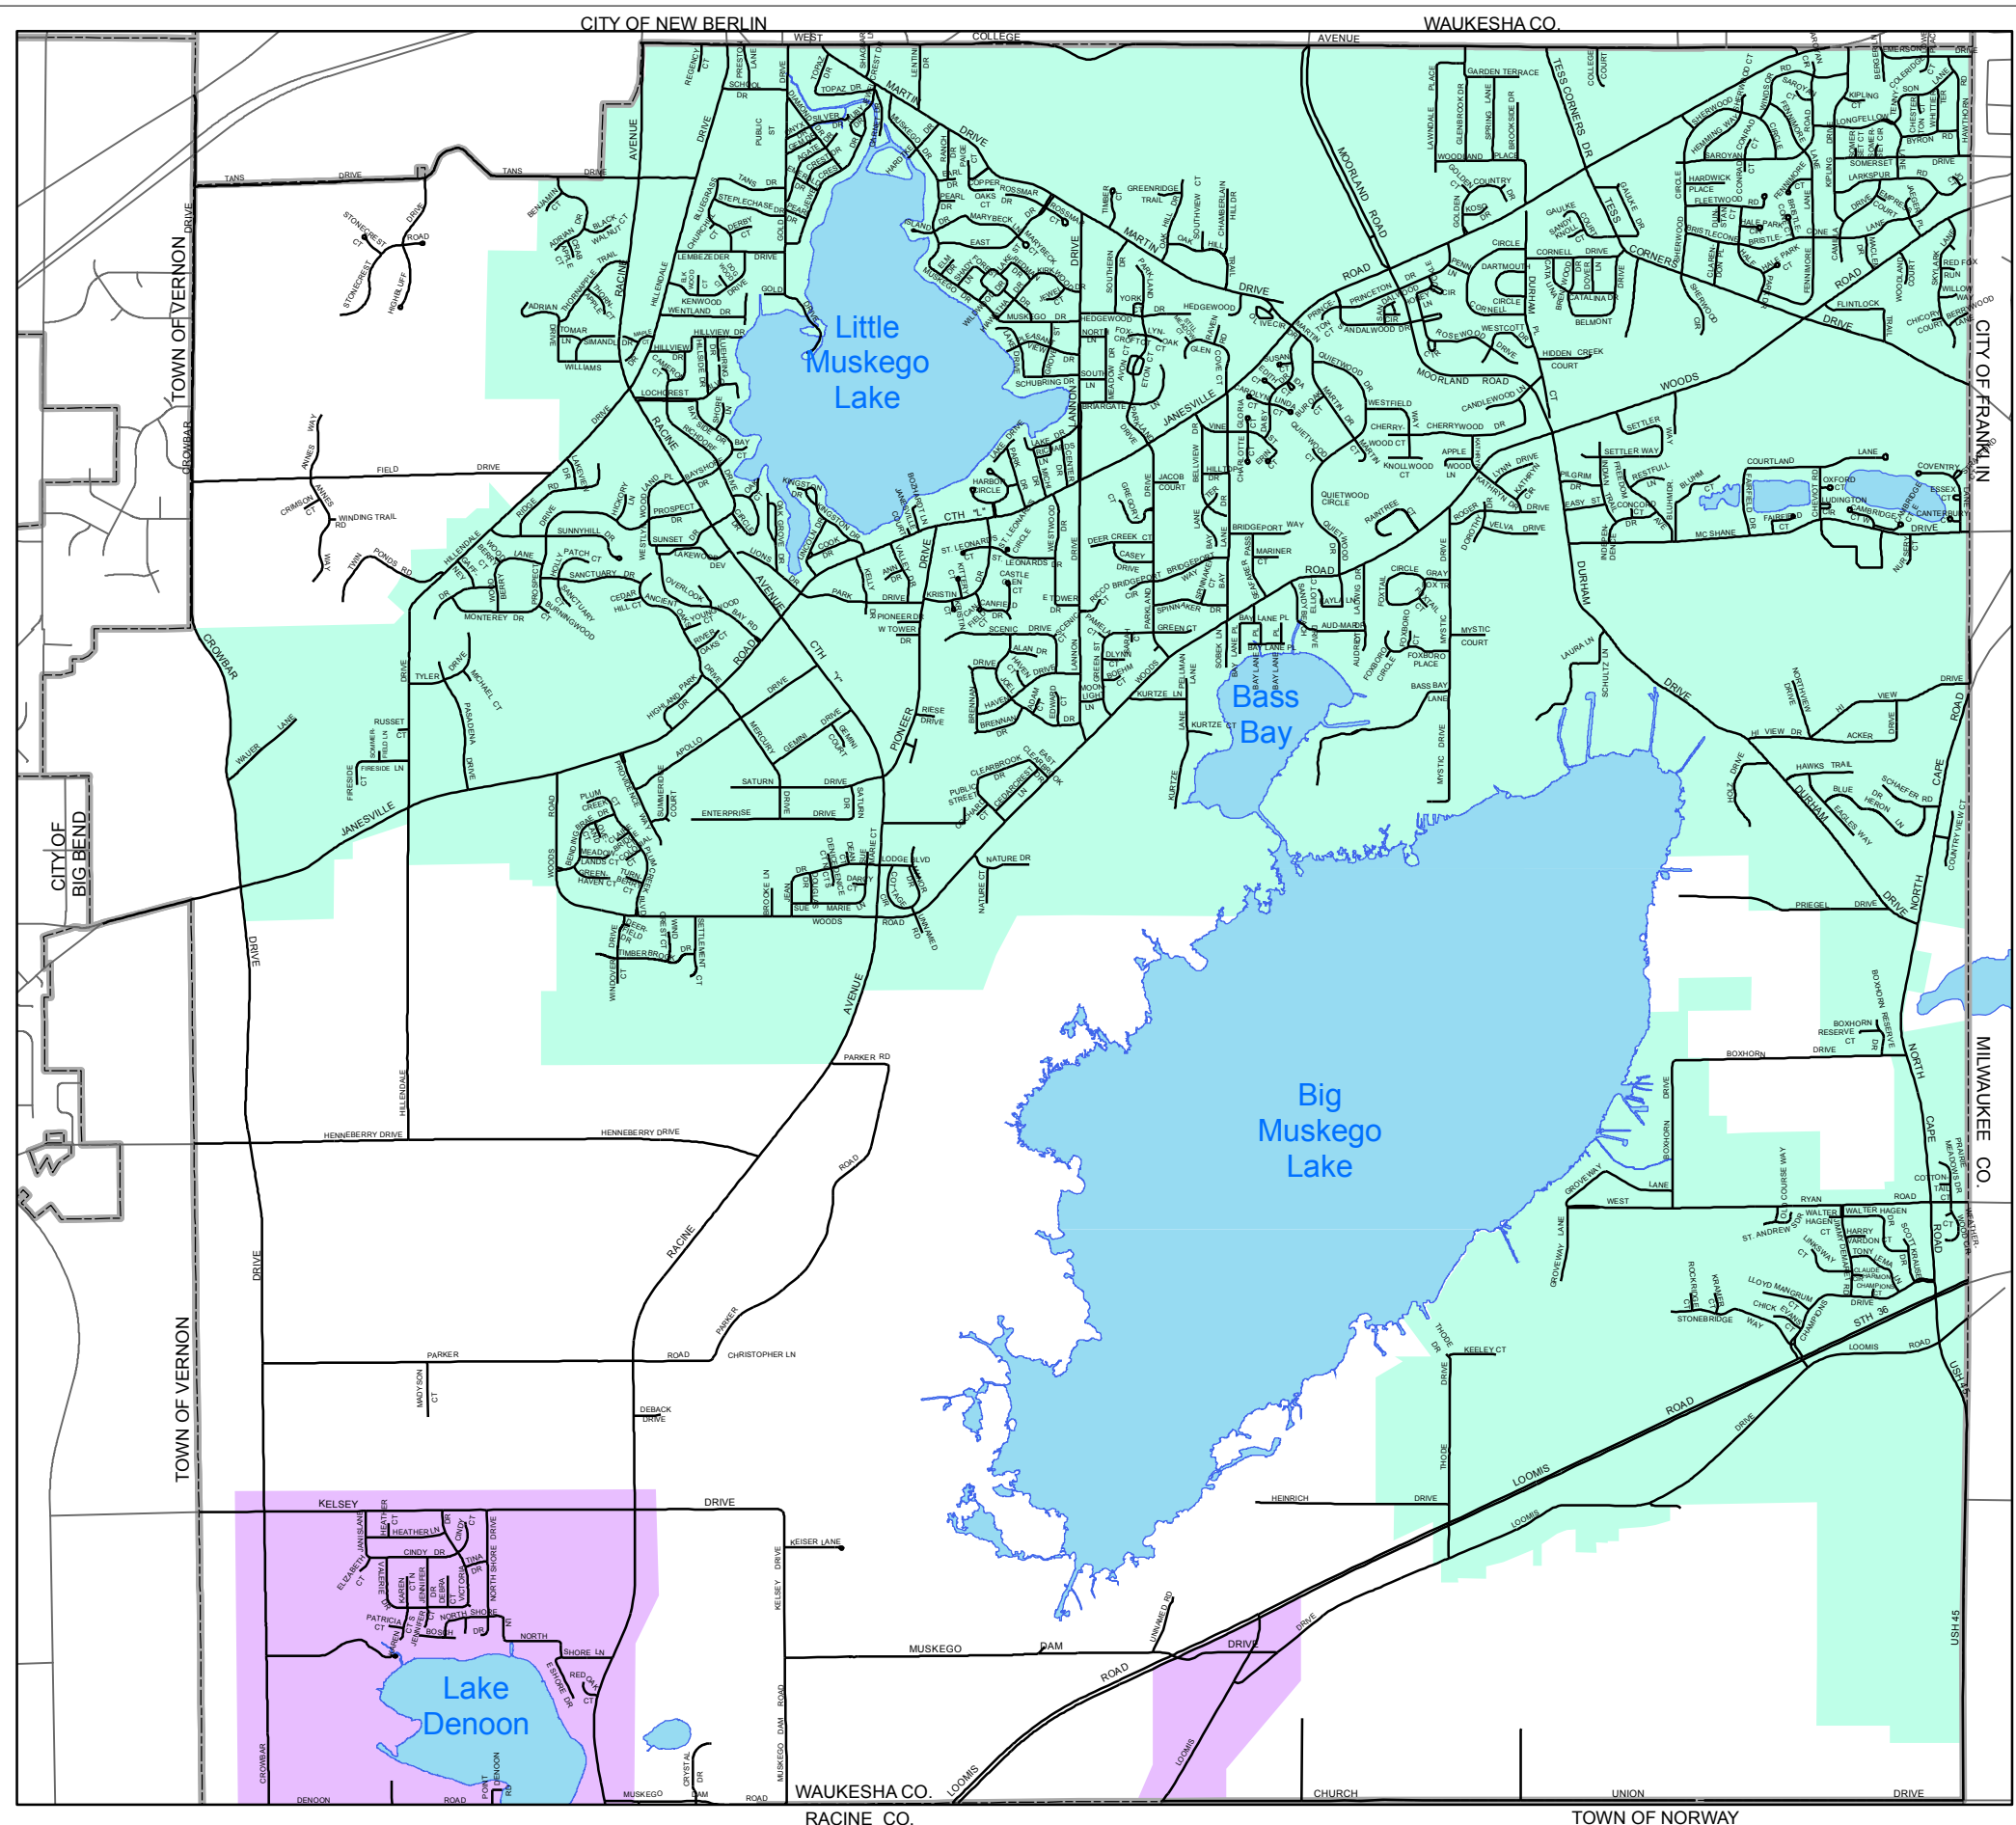

Sanitary Sewer Service within the City of Muskego

Legend

-  Roads
-  Civil Division Boundary
-  Lakes
- Sewer Service Area**
-  MUSKEGO
-  NORWAY

Source: City of Muskego and SEWRPC

Created by:
Planning Department
5/2/2007