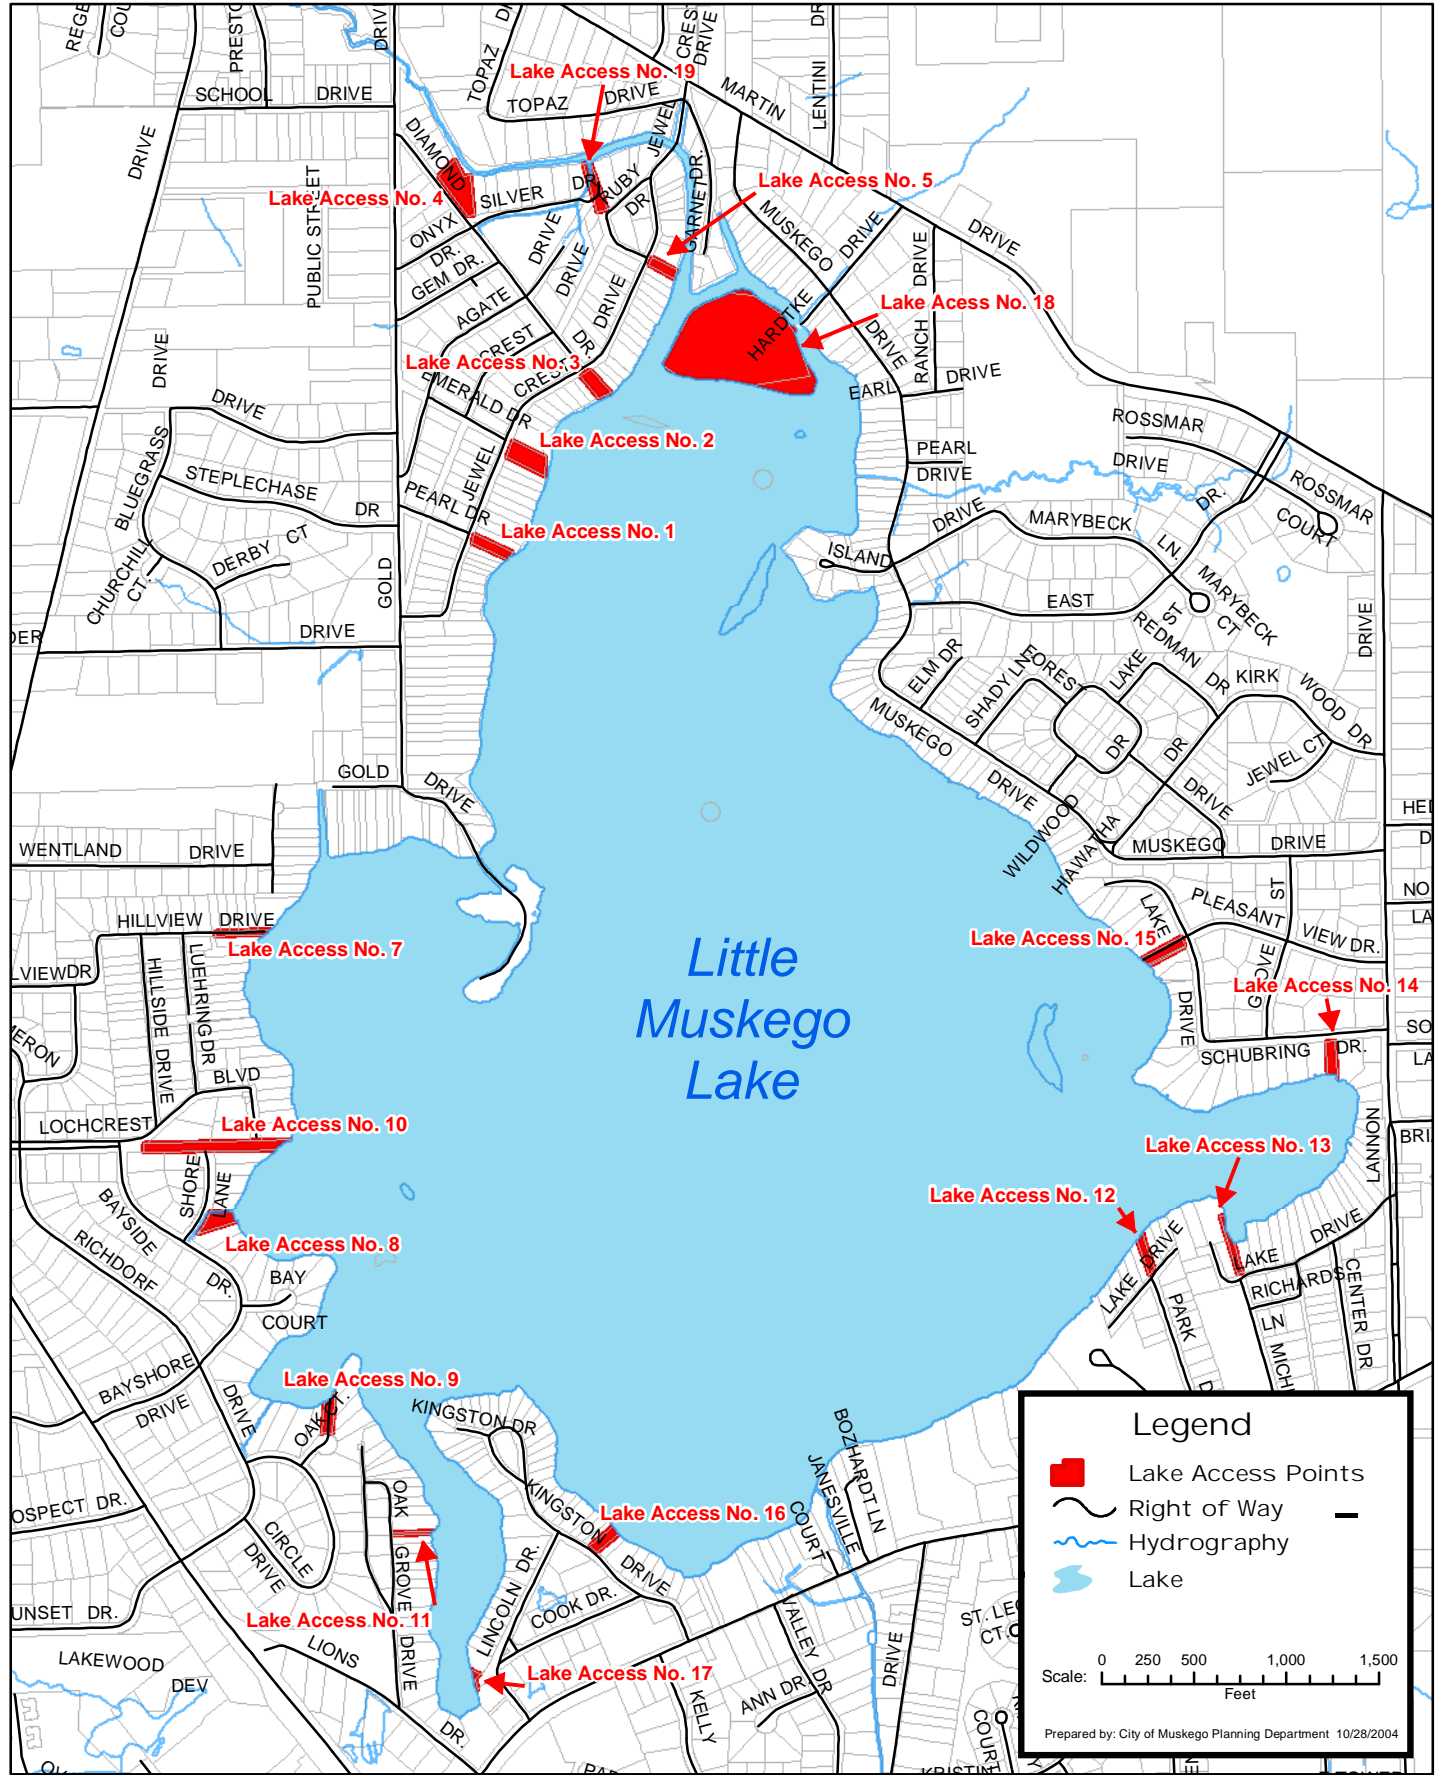

# Little Muskego Lake Access Points

**Legend**

- Lake Access Points
- Right of Way
- Hydrography
- Lake

Scale: 0 250 500 1,000 1,500 Feet

Prepared by: City of Muskego Planning Department 10/28/2004